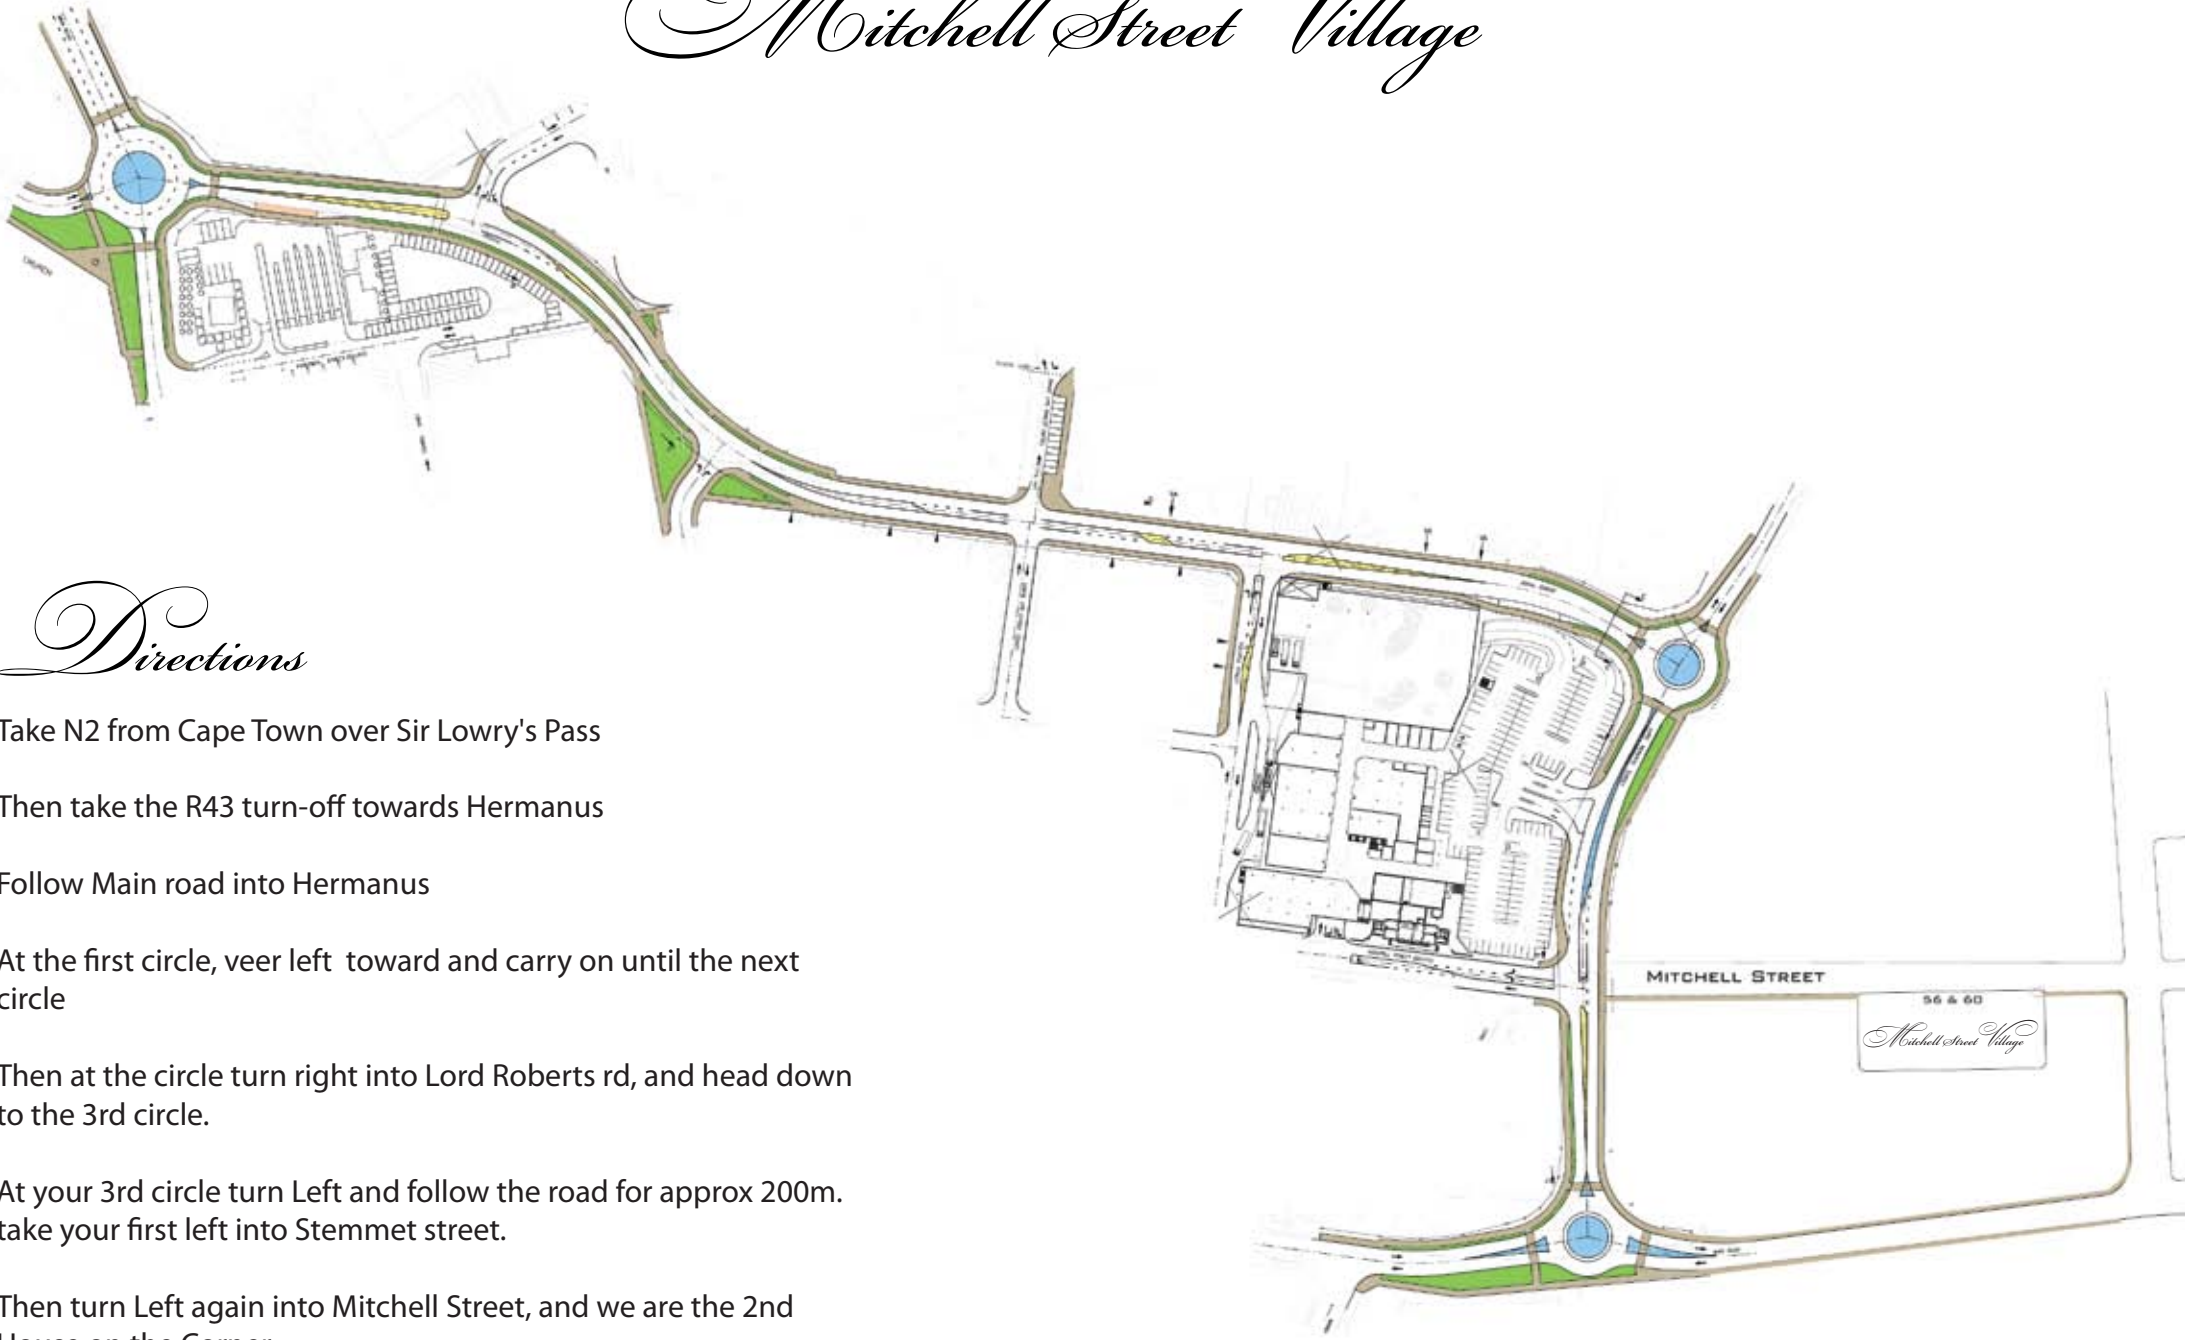

Mitchell Street Village

Directions

Take N2 from Cape Town over Sir Lowry's Pass

Then take the R43 turn-off towards Hermanus

Follow Main road into Hermanus

At the first circle, veer left toward and carry on until the next circle

Then at the circle turn right into Lord Roberts rd, and head down to the 3rd circle.

At your 3rd circle turn Left and follow the road for approx 200m. take your first left into Stemmet street.

Then turn Left again into Mitchell Street, and we are the 2nd House on the Corner.